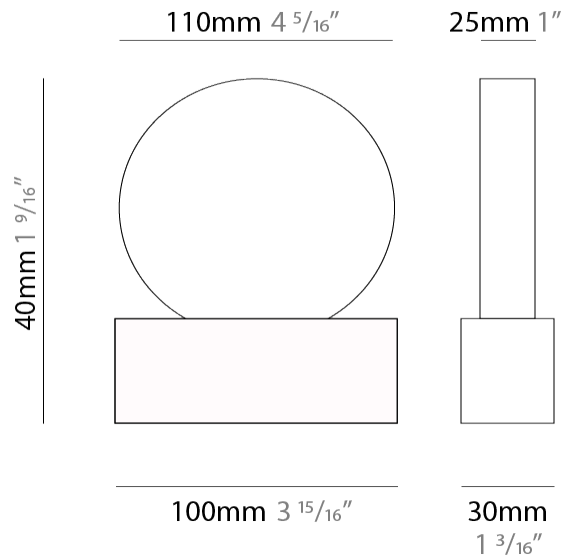

PROJECT _____
TYPE _____
SPECIFIER _____
QUANTITY _____
DATE _____

DO NOT DISTURB PORTABLE

D134019-

base number _____
Finish _____
Options _____

1. To build a product code in our configurator select the specify button on the base model # product page
2. To build a manual product code on this datasheet choose from the options listed below in blue font and add the suffix to the base model #

GENERAL

Series: Do Not Disturb _____
Brand: Knikerboker _____
Division: Design _____
Mounting Type: Portable _____
Mounting Location: Table _____
Subcategory: Table _____

PHYSICAL

Shape: Round _____
Length (mm): 110 _____
Length (in): 4 ⁵/₁₆ _____
Width (mm): 30 _____
Width (in): 1 ³/₁₆ _____
Height (mm): 140 _____
Height (in): 5 ¹/₂ _____
Light Distribution: Direct / Indirect _____
Diffuser: Opal _____
Fixture Finish: EWH / EBK / MAN / COF / PRD / SLF / GLF / CLF / BRL _____
Fixture Material: Metal _____

ELECTRICAL

Lamp Type: LED _____
Total Output Wattage (W): 8 _____
Dimming: Non-Dimmable _____
Driver Included: Yes _____
Driver Location: Integrated _____
Driver Type: Constant Voltage 120Vac _____
Driver Class: Class 2 _____
Input Voltage (V): 120 _____
Output Voltage (V): 24 _____

LED

Number of LEDs: 1 _____
Color Temperature (°K): 3000 _____
Max. Delivered Lumen (lm): 1000 _____
CRI: >85 CRI _____

OPTICAL

RATINGS AND CERTIFICATIONS

Certified By: Certified for North American Standards _____
IP rating: IP20 _____